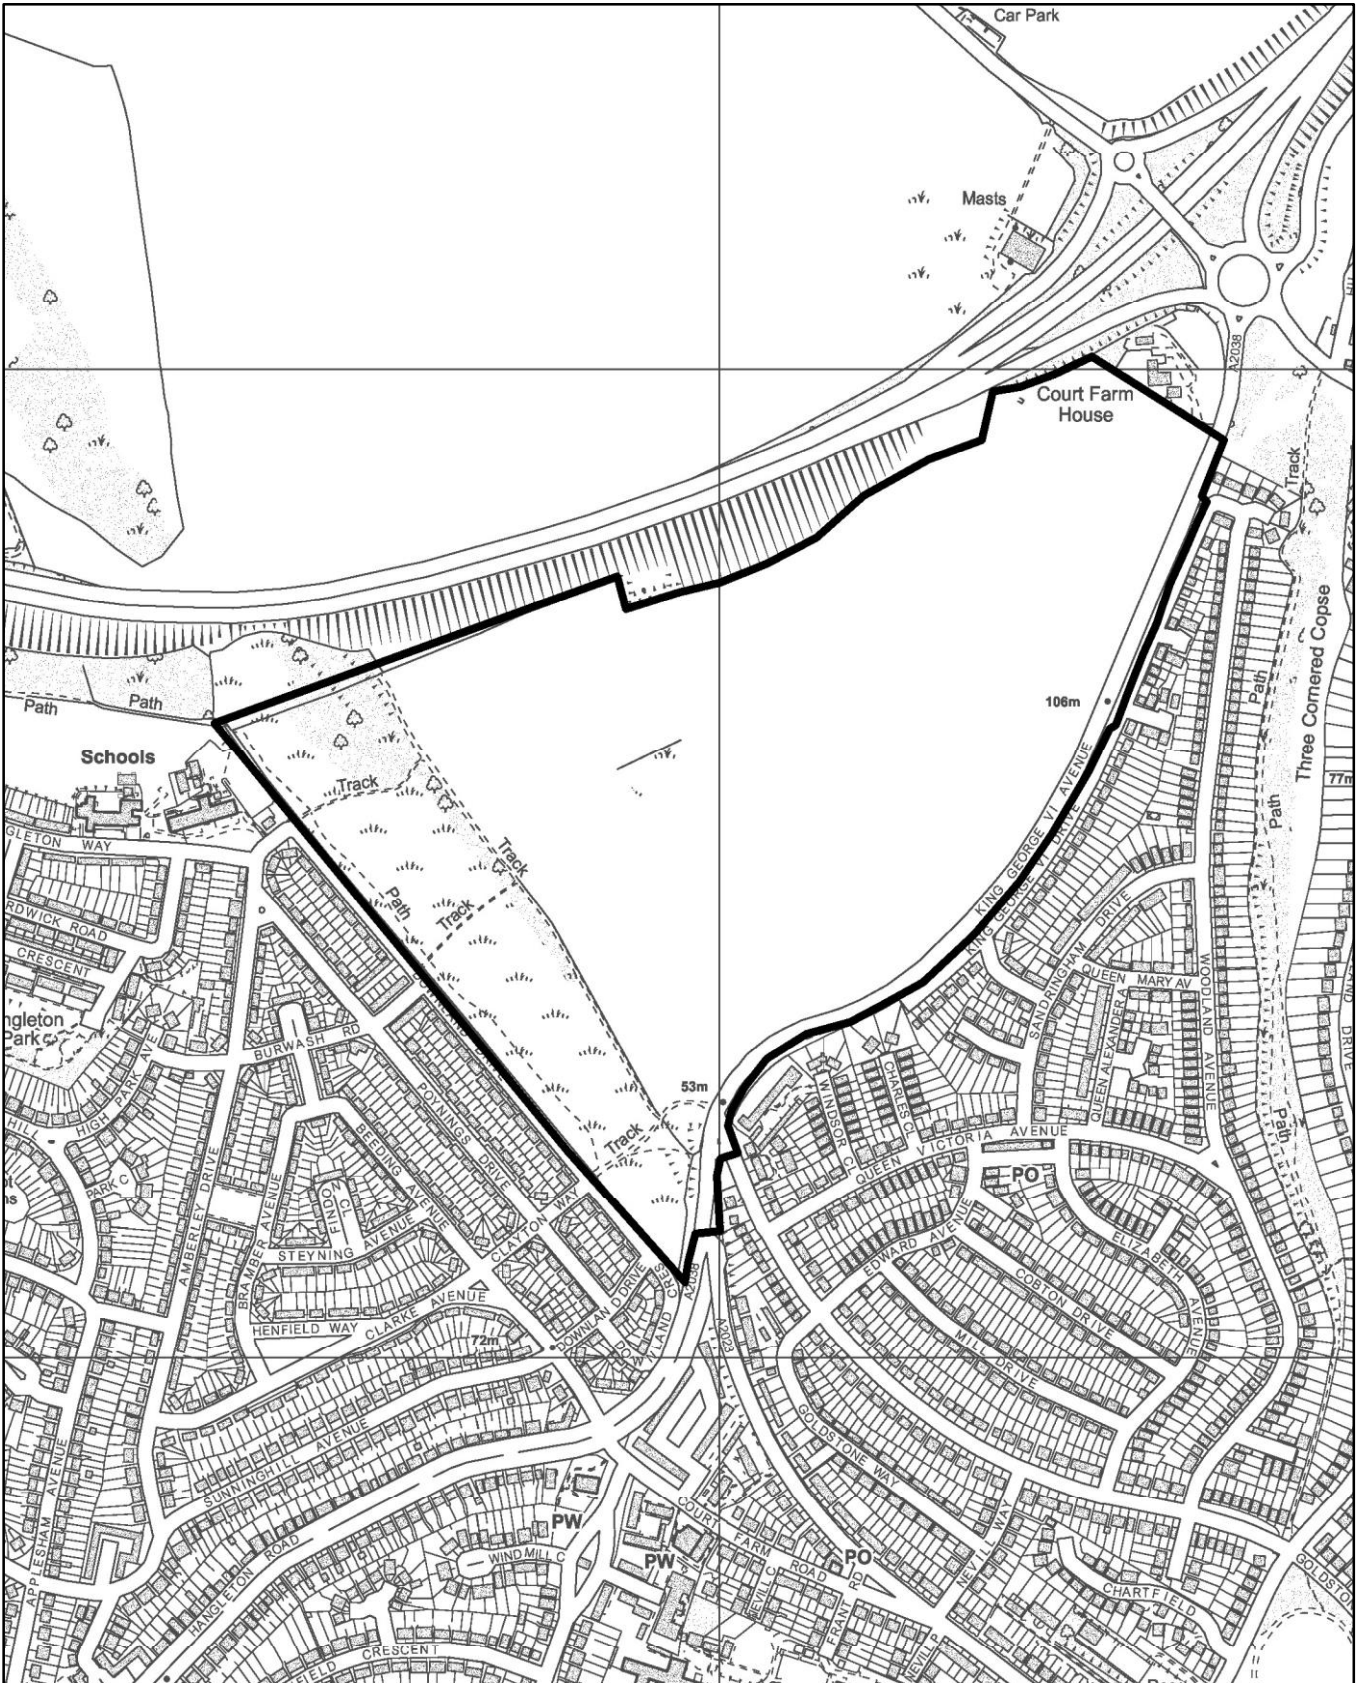

BH2022/00203 - Land At King George VI Avenue (Toads Hole Valley)

Scale: 1:7,500

(c) Crown Copyright. All rights reserved. Licence: 100020999, Brighton & Hove City Council. 2022.